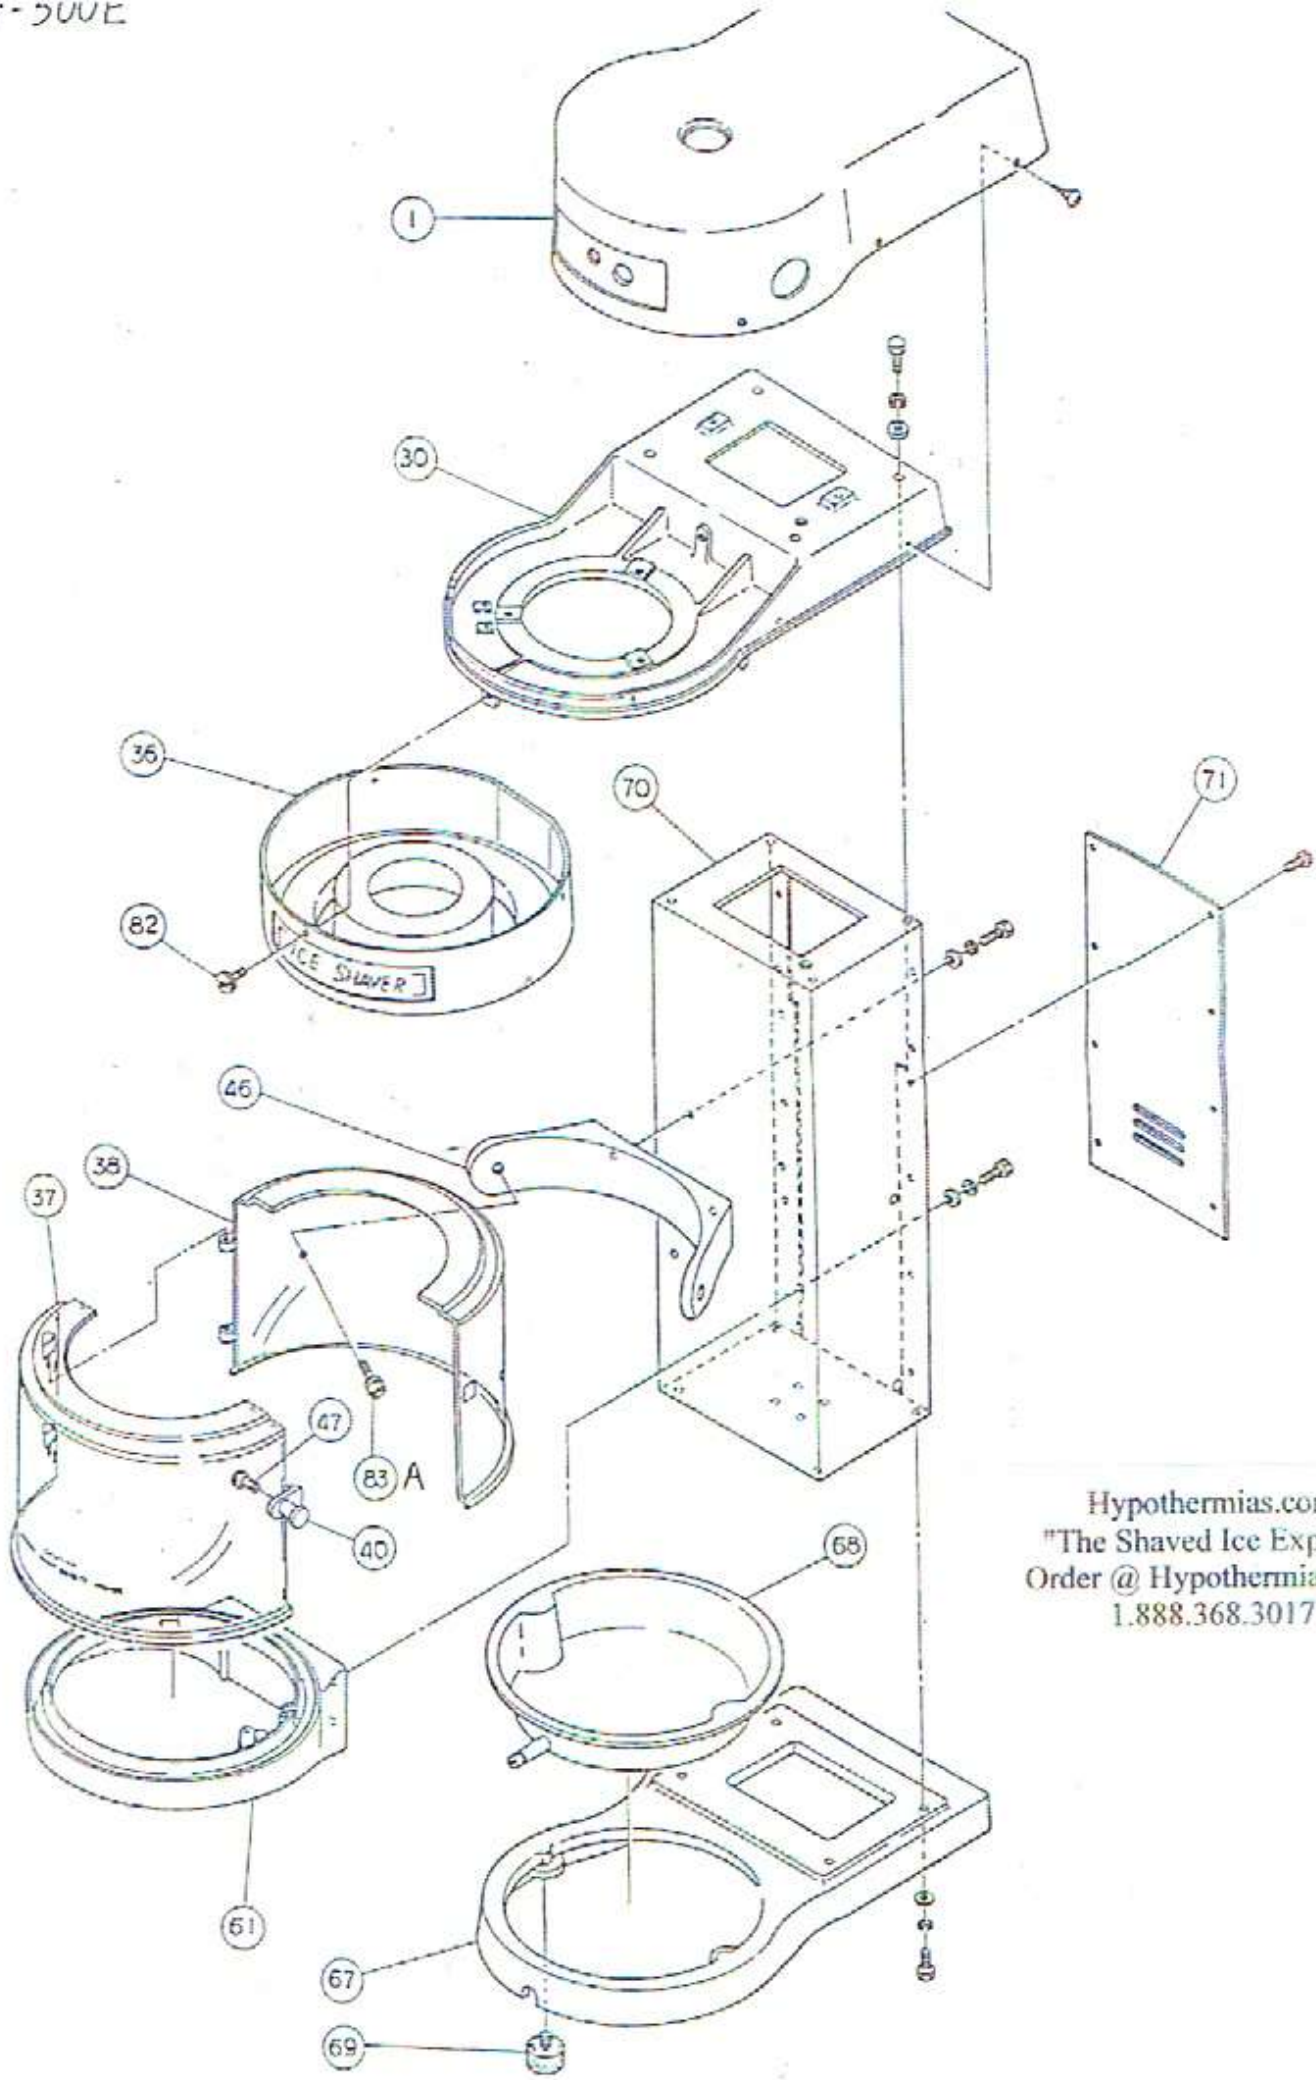

Hypothermias.com
"The Shaved Ice Experts"
Order @ Hypothermias.com
1.888.368.3017