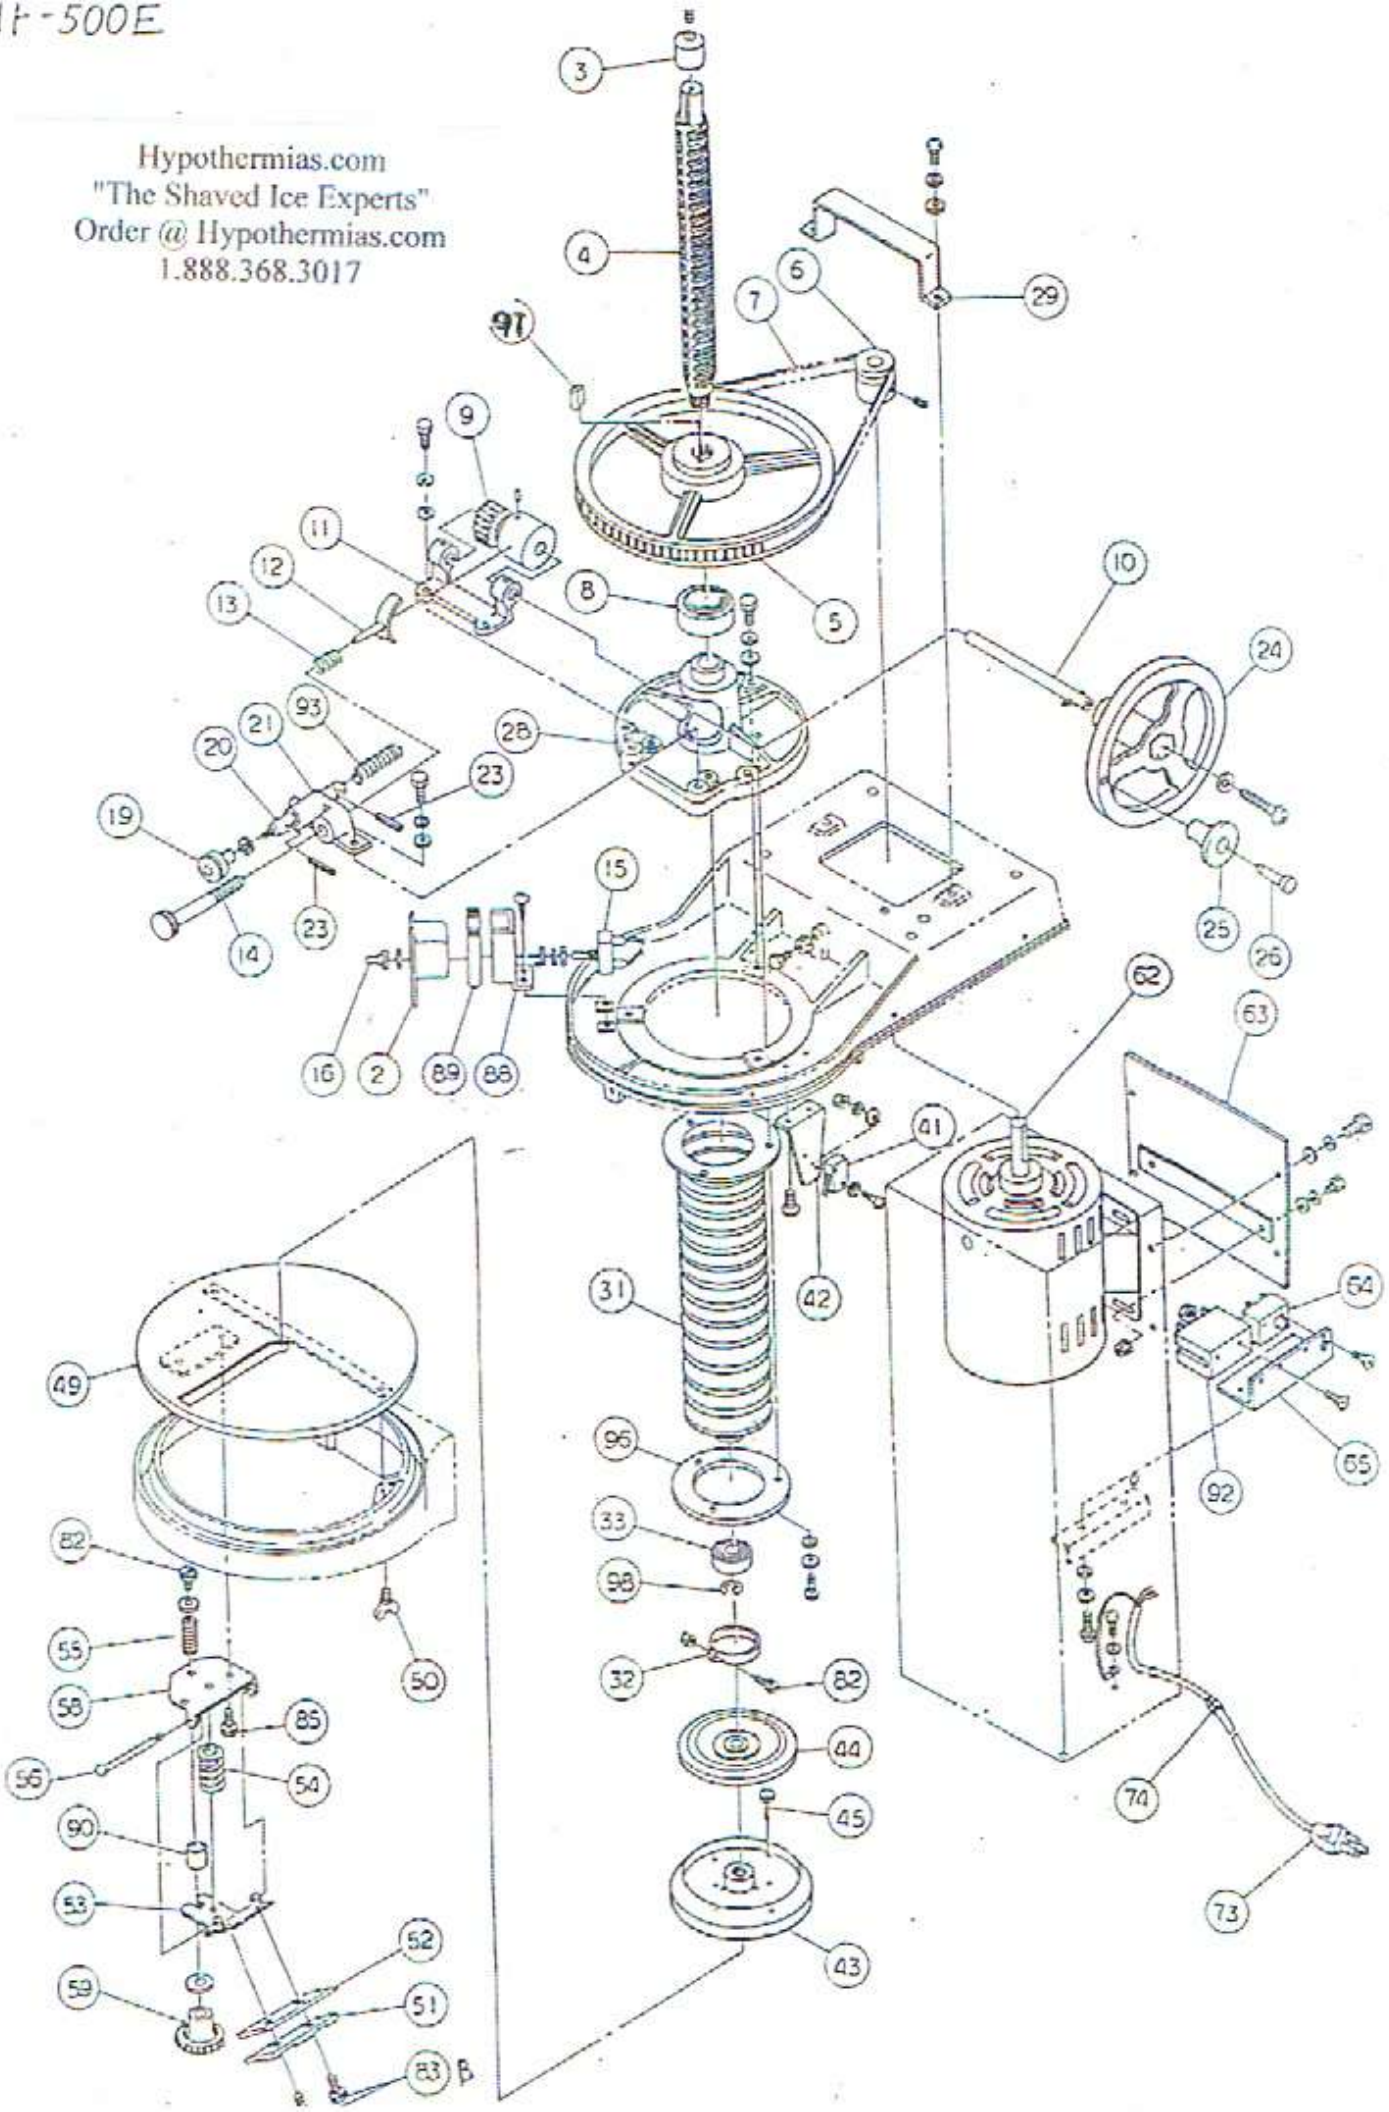

HT-500E

Hypothermias.com
"The Shaved Ice Experts"
Order @ Hypothermias.com
1.888.368.3017